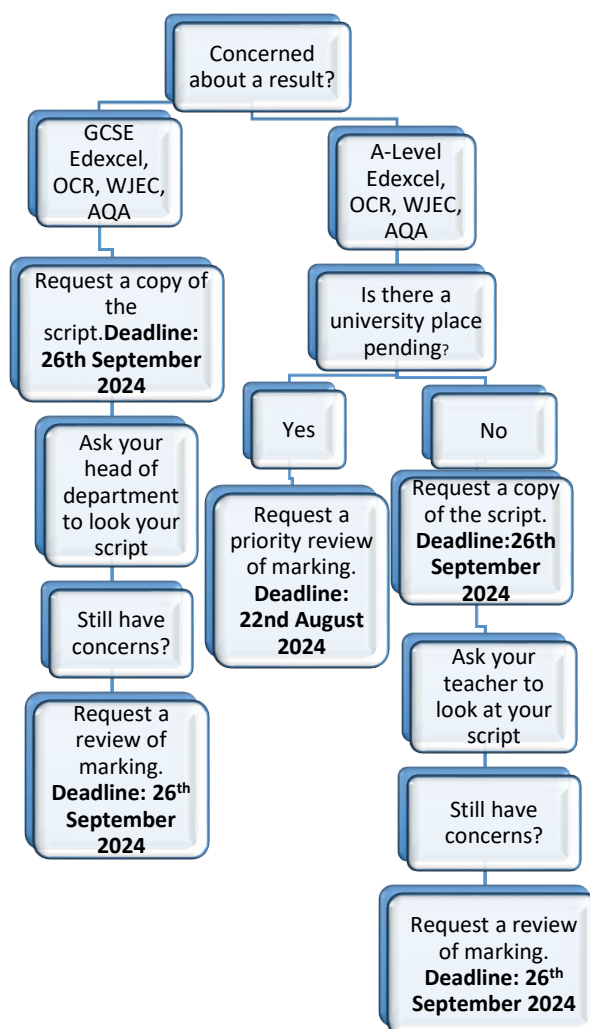

Post Results Services Flow Chart

Summer 2024 Exams

Please note that marks can go down as well as up and you should only consider a review of marking if you are close to the next grade boundary. A consent form must be signed before any of these services can be carried out.